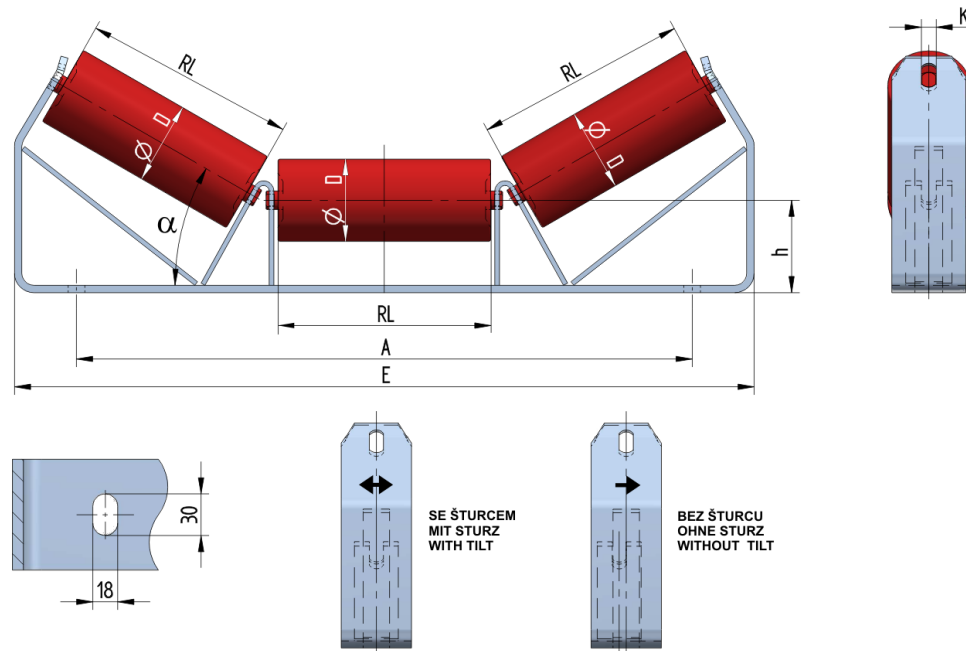

The weight **m** is given without rollers!

SAN07015100

Weight (kg)	7.8
Belt width BB (mm)	700
Inclination °	15
Roller diametre D (mm)	89
Roller length RL (mm)	255
Hight of roller shaft above the infrastructure h (mm)	100
Pricipal dimensions A (mm)	766
Base length E (mm)	890

GTK spol. s r.o., CZ-68707 Tupesy 116, Czech Republik, Tel.: +420 572 520 880-9, Fax: +420 520 899
e-mail: gtk@gktupesy.cz, www.gktupesy.cz