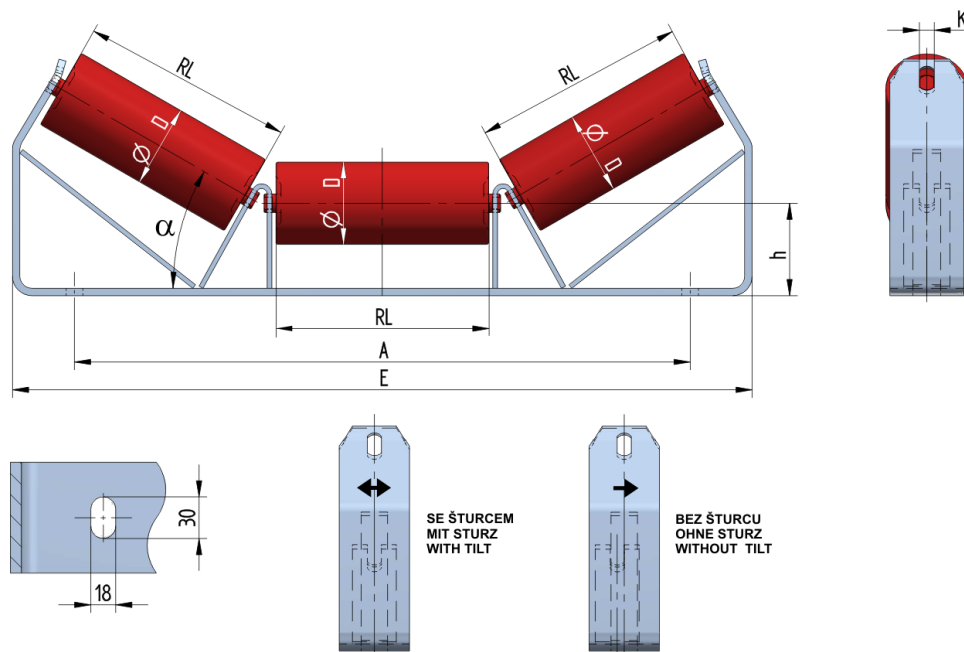

The weight **m** is given without rollers!

SAN07030100

Weight (kg)	8.6
Belt width BB (mm)	700
Inclination °	30
Roller diametre D (mm)	89
Roller length RL (mm)	255
Hight of roller shaft above the infrastructure h (mm)	100
Pricipal dimensions A (mm)	766
Base length E (mm)	890

GTK spol. s r.o., CZ-68707 Tupesy 116, Czech Republik, Tel.: +420 572 520 880-9, Fax: +420 520 899
e-mail: gtk@gktupesy.cz, www.gktupesy.cz