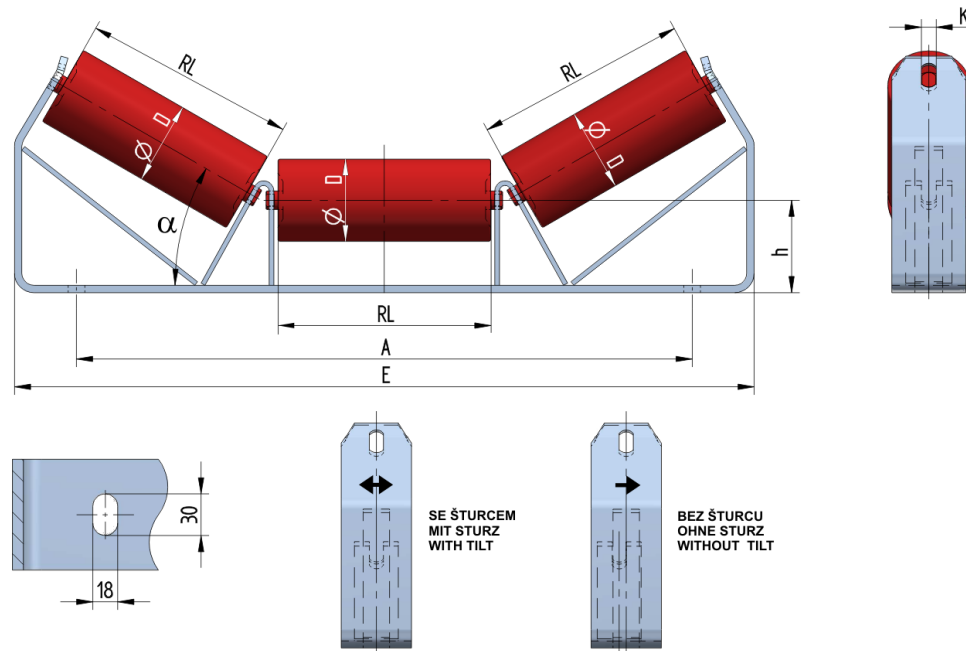

The weight **m** is given without rollers!

SAN07030100

Weight (kg)	8.6
Belt width BB (mm)	700
Inclination °	30
Roller diametre D (mm)	89
Roller length RL (mm)	255
Hight of roller shaft above the infrastructure h (mm)	100
Pricipal dimensions A (mm)	766
Base length E (mm)	890

GTK spol. s r.o., CZ-68707 Tupesy 116, Czech Republik, Tel.: +420 572 520 880-9, Fax: +420 520 899
e-mail: gtk@gktupesy.cz, www.gktupesy.cz