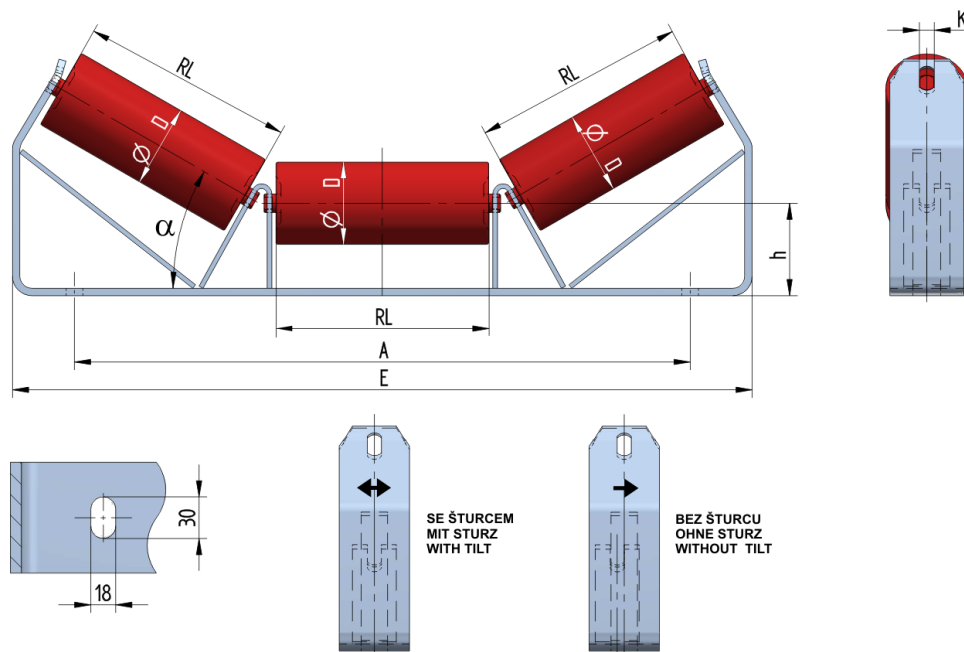

The weight **m** is given without rollers!

SAN07040100

Weight (kg)	9.2
Belt width BB (mm)	700
Inclination °	40
Roller diametre D (mm)	89
Roller length RL (mm)	255
Hight of roller shaft above the infrastructure h (mm)	100
Pricipal dimensions A (mm)	766
Base length E (mm)	890

GTK spol. s r.o., CZ-68707 Tupesy 116, Czech Republik, Tel.: +420 572 520 880-9, Fax: +420 520 899
e-mail: gkt@gktupesy.cz, www.gktupesy.cz