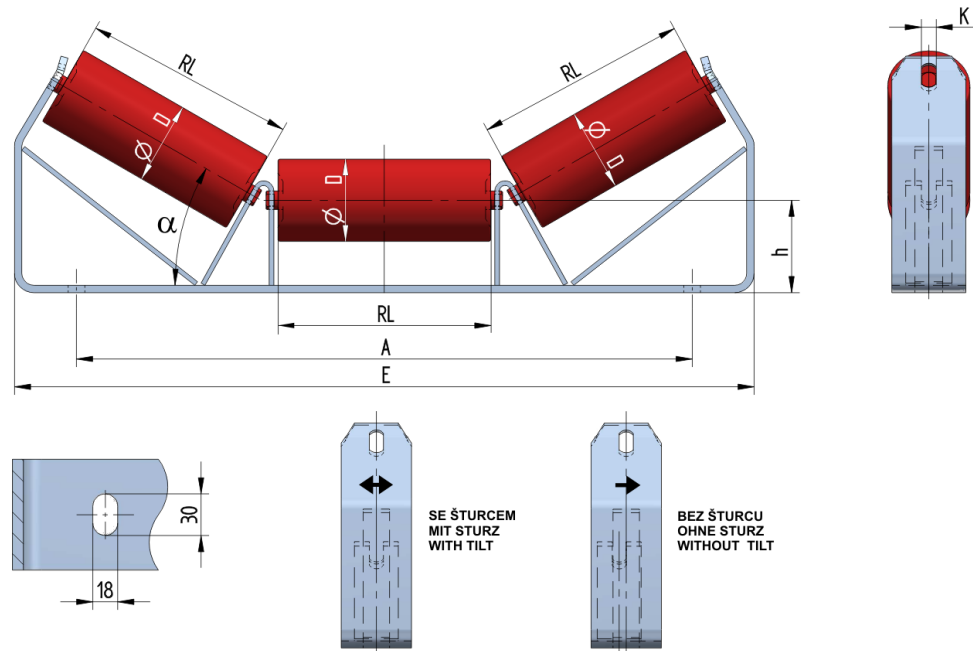

The weight **m** is given without rollers!

SAN08025100

Weight (kg)	9
Belt width BB (mm)	800
Inclination °	25
Roller diametre D (mm)	89
Roller length RL (mm)	290
Hight of roller shaft above the infrastructure h (mm)	100
Pricipal dimensions A (mm)	866
Base length E (mm)	980

GTK spol. s r.o., CZ-68707 Tupesy 116, Czech Republik, Tel.: +420 572 520 880-9, Fax: +420 520 899
e-mail: gtk@gktupesy.cz, www.gktupesy.cz