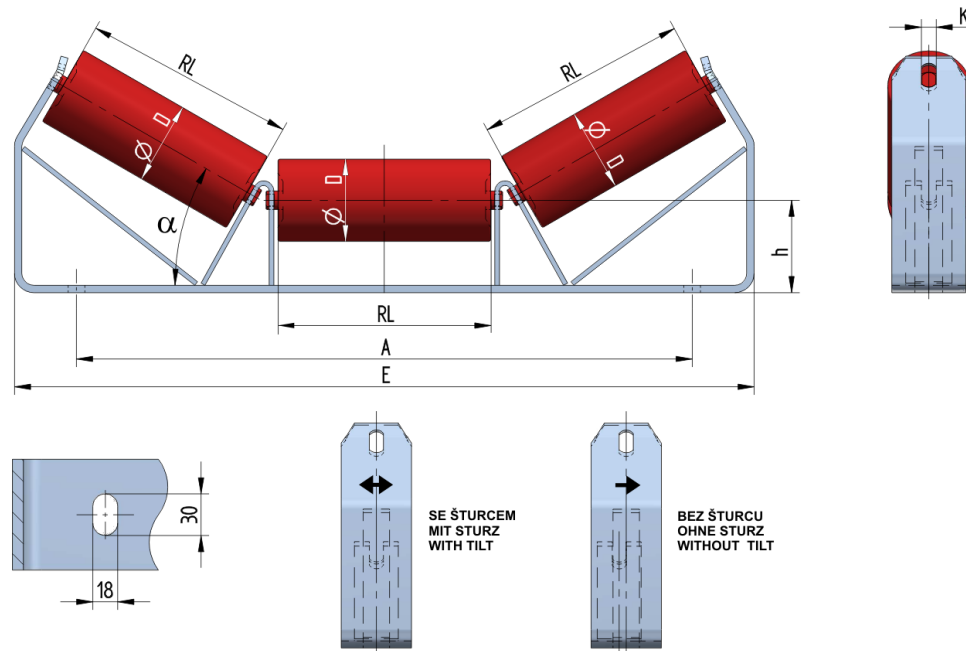

The weight **m** is given without rollers!

SAN08025100

Weight (kg)	9
Belt width BB (mm)	800
Inclination °	25
Roller diametre D (mm)	89
Roller length RL (mm)	290
Hight of roller shaft above the infrastructure h (mm)	100
Pricipal dimensions A (mm)	866
Base length E (mm)	980

GTK spol. s r.o., CZ-68707 Tupesy 116, Czech Republik, Tel.: +420 572 520 880-9, Fax: +420 520 899
e-mail: gtk@gktupesy.cz, www.gktupesy.cz