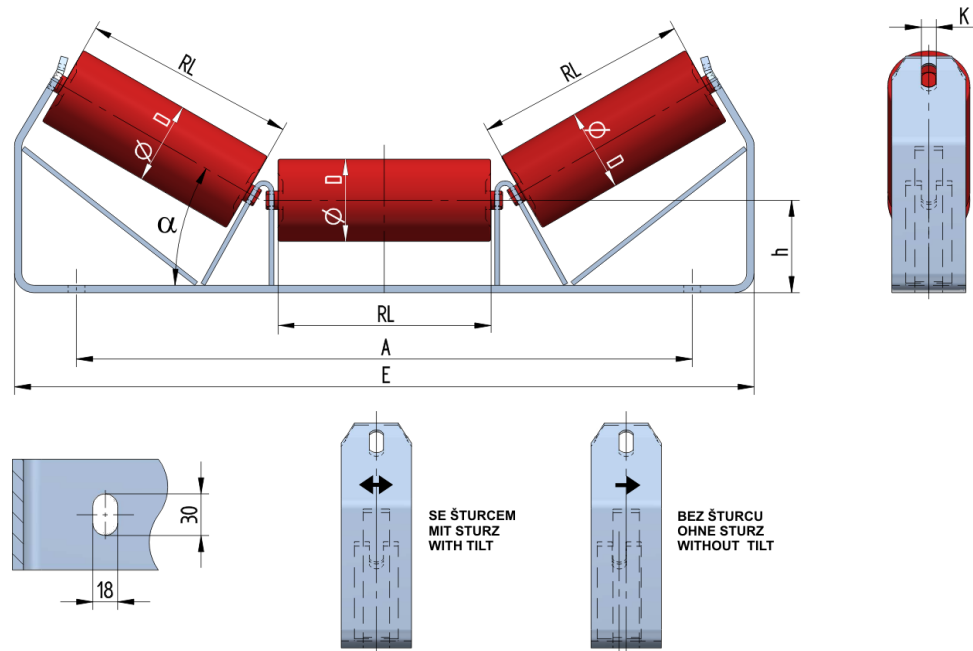

The weight **m** is given without rollers!

SAN08025100

Weight (kg)	9
Belt width BB (mm)	800
Inclination °	25
Roller diametre D (mm)	89
Roller length RL (mm)	290
Hight of roller shaft above the infrastructure h (mm)	100
Pricipal dimensions A (mm)	866
Base length E (mm)	980

GTK spol. s r.o., CZ-68707 Tupesy 116, Czech Republik, Tel.: +420 572 520 880-9, Fax: +420 520 899
e-mail: gkt@gktupesy.cz, www.gktupesy.cz