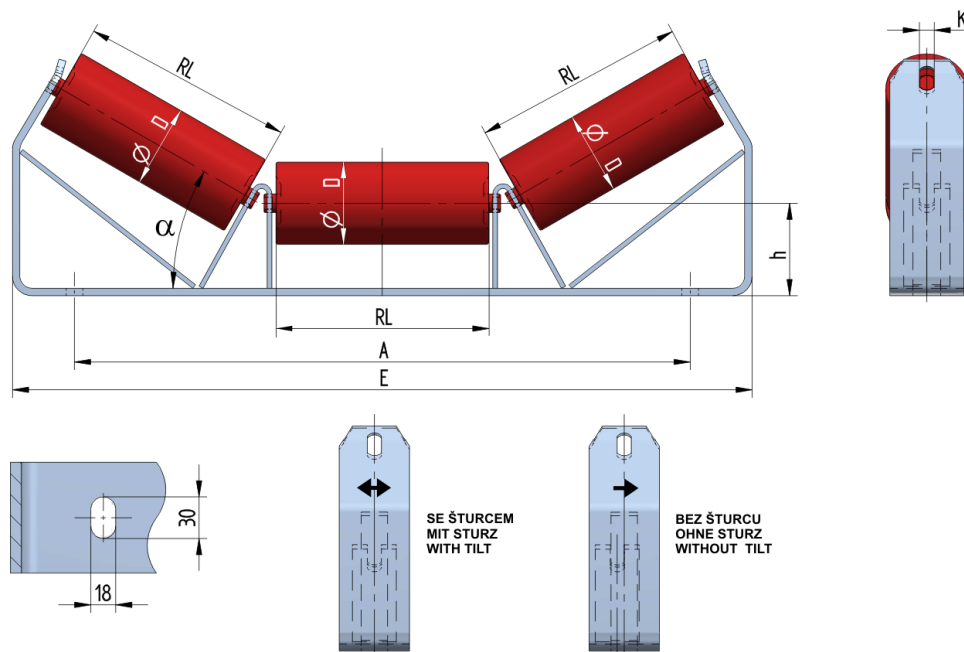

The weight **m** is given without rollers!

SAN08030100

Weight (kg)	9.5
Belt width BB (mm)	800
Inclination °	30
Roller diametre D (mm)	89
Roller length RL (mm)	290
Hight of roller shaft above the infrastructure h (mm)	100
Pricipal dimensions A (mm)	866
Base length E (mm)	980

GTK spol. s r.o., CZ-68707 Tupesy 116, Czech Republik, Tel.: +420 572 520 880-9, Fax: +420 520 899
e-mail: gtk@gktupesy.cz, www.gktupesy.cz