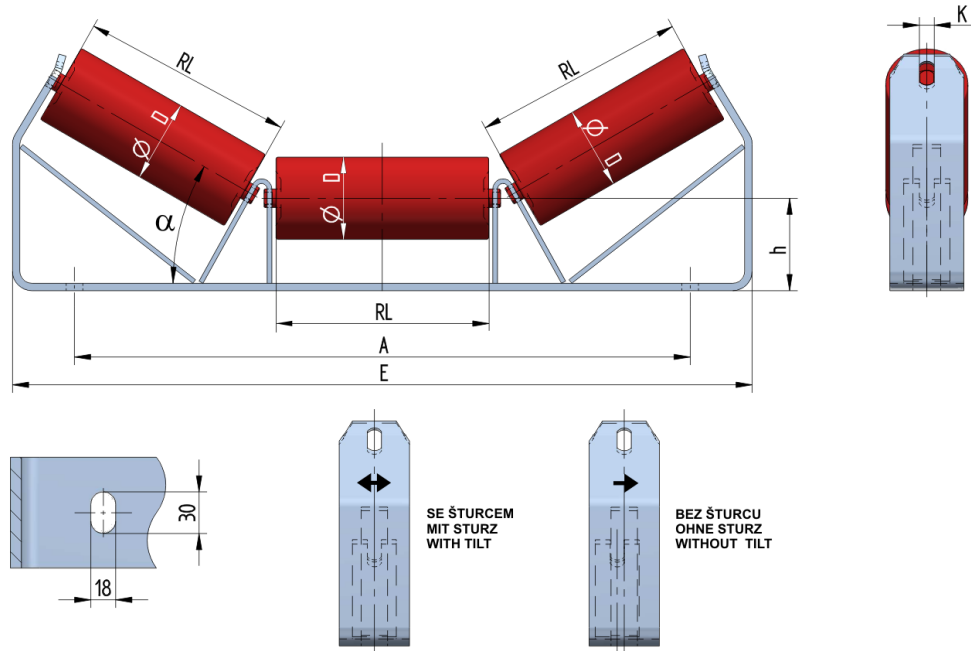

The weight **m** is given without rollers!

SAN08035100

Weight (kg)	9.8
Belt width BB (mm)	800
Inclination °	35
Roller diametre D (mm)	89
Roller length RL (mm)	290
Hight of roller shaft above the infrastructure h (mm)	100
Pricipal dimensions A (mm)	866
Base length E (mm)	980

GTK spol. s r.o., CZ-68707 Tupesy 116, Czech Republik, Tel.: +420 572 520 880-9, Fax: +420 520 899
e-mail: gkt@gktupesy.cz, www.gktupesy.cz