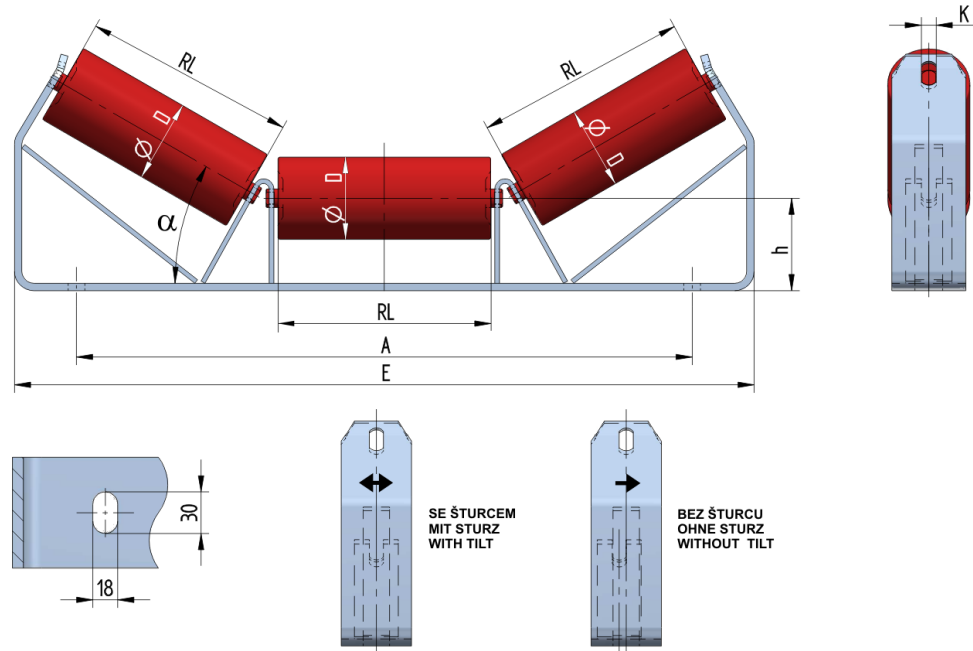

The weight **m** is given without rollers!

SAN08045100

Weight (kg)	10.5
Belt width BB (mm)	800
Inclination °	45
Roller diametre D (mm)	89
Roller length RL (mm)	290
Hight of roller shaft above the infrastructure h (mm)	100
Pricipal dimensions A (mm)	866
Base length E (mm)	980

GTK spol. s r.o., CZ-68707 Tupesy 116, Czech Republik, Tel.: +420 572 520 880-9, Fax: +420 520 899
e-mail: gtk@gktupesy.cz, www.gktupesy.cz