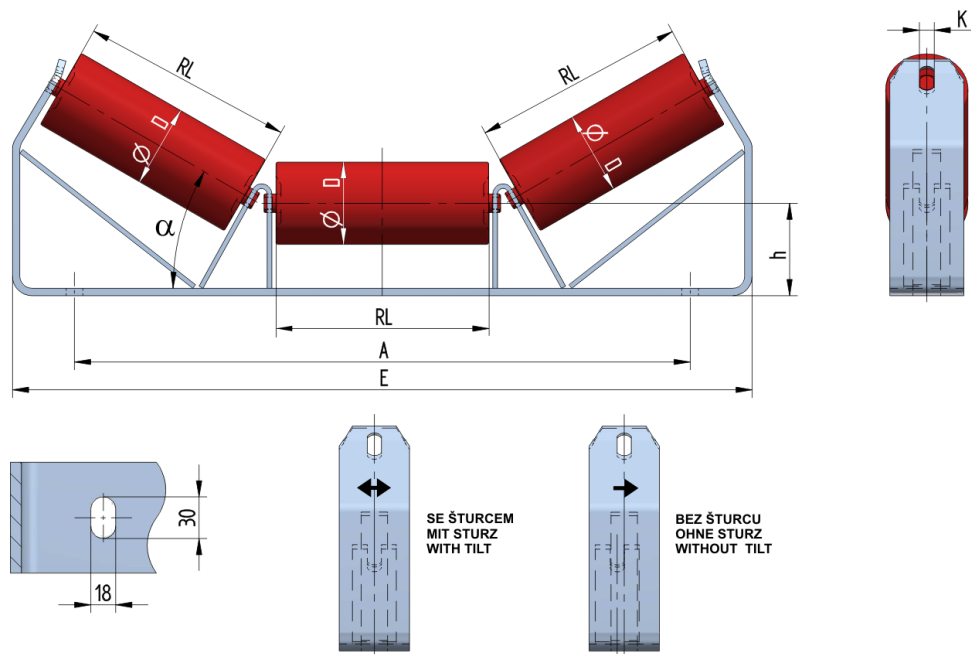

The weight **m** is given without rollers!

SAN08045100

Weight (kg)	10.5
Belt width BB (mm)	800
Inclination °	45
Roller diametre D (mm)	89
Roller length RL (mm)	290
Hight of roller shaft above the infrastructure h (mm)	100
Pricipal dimensions A (mm)	866
Base length E (mm)	980

GTK spol. s r.o., CZ-68707 Tupesy 116, Czech Republik, Tel.: +420 572 520 880-9, Fax: +420 520 899
e-mail: gtk@gktupesy.cz, www.gktupesy.cz