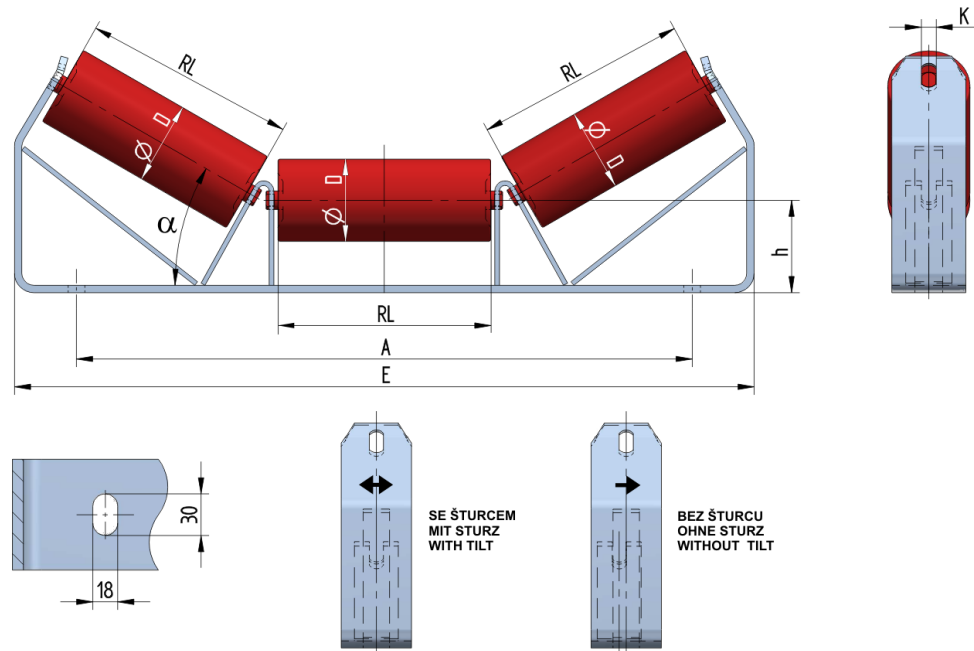

The weight **m** is given without rollers!

SAN10045125

Weight (kg)	13.1
Belt width BB (mm)	1000
Inclination °	45
Roller diametre D (mm)	89,108,133
Roller length RL (mm)	355
Hight of roller shaft above the infrastructure h (mm)	125
Pricipal dimensions A (mm)	1106
Base length E (mm)	1210

GTK spol. s r.o., CZ-68707 Tupesy 116, Czech Republik, Tel.: +420 572 520 880-9, Fax: +420 520 899
e-mail: gtk@gktupesy.cz, www.gktupesy.cz