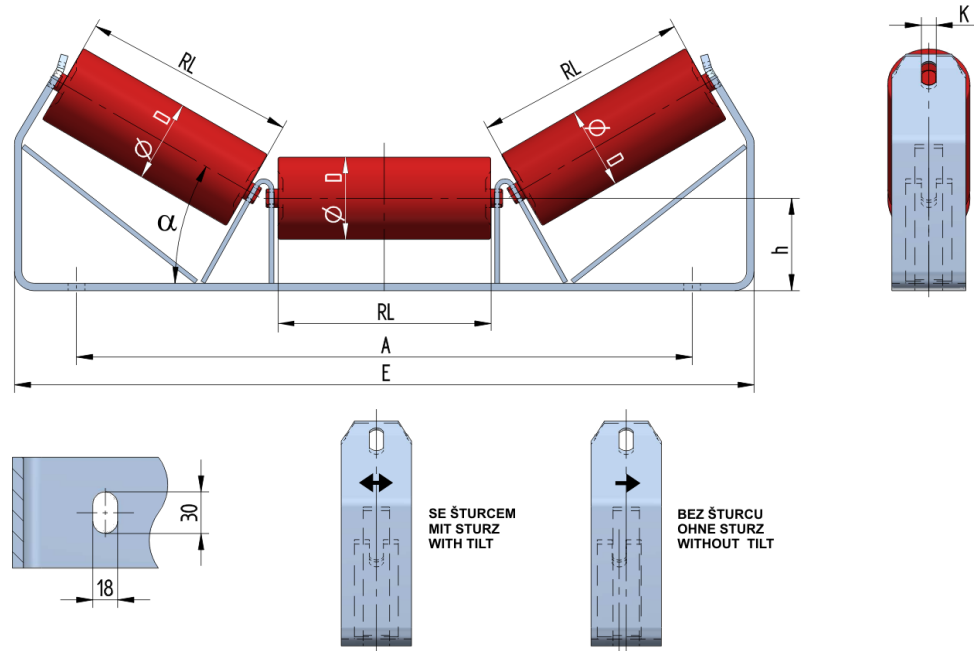

The weight **m** is given without rollers!

SAN12015125

Weight (kg)	11.8
Belt width BB (mm)	1200
Inclination °	15
Roller diametre D (mm)	89,108,133
Roller length RL (mm)	425
Hight of roller shaft above the infrastructure h (mm)	125
Pricipal dimensions A (mm)	1306
Base length E (mm)	1400

GTK spol. s r.o., CZ-68707 Tupesy 116, Czech Republik, Tel.: +420 572 520 880-9, Fax: +420 520 899
e-mail: gtk@gktupesy.cz, www.gktupesy.cz