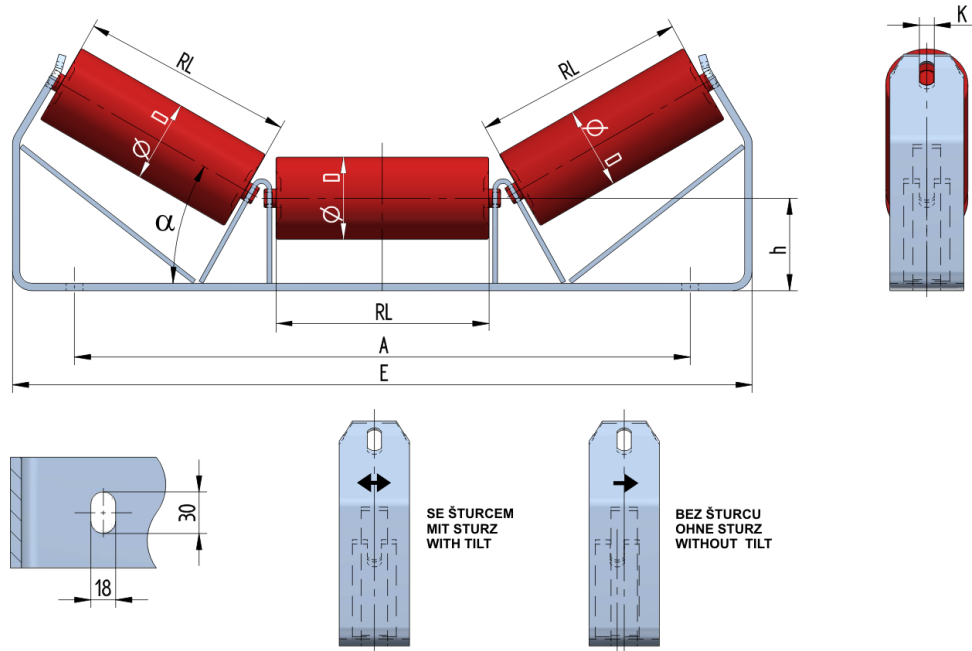

The weight **m** is given without rollers!

SAN12035125

Weight (kg)	13.6
Belt width BB (mm)	1200
Inclination °	35
Roller diametre D (mm)	89,108,133
Roller length RL (mm)	425
Hight of roller shaft above the infrastructure h (mm)	125
Pricipal dimensions A (mm)	1306
Base length E (mm)	1400

GTK spol. s r.o., CZ-68707 Tupesy 116, Czech Republik, Tel.: +420 572 520 880-9, Fax: +420 520 899
e-mail: gtk@gktupesy.cz, www.gktupesy.cz