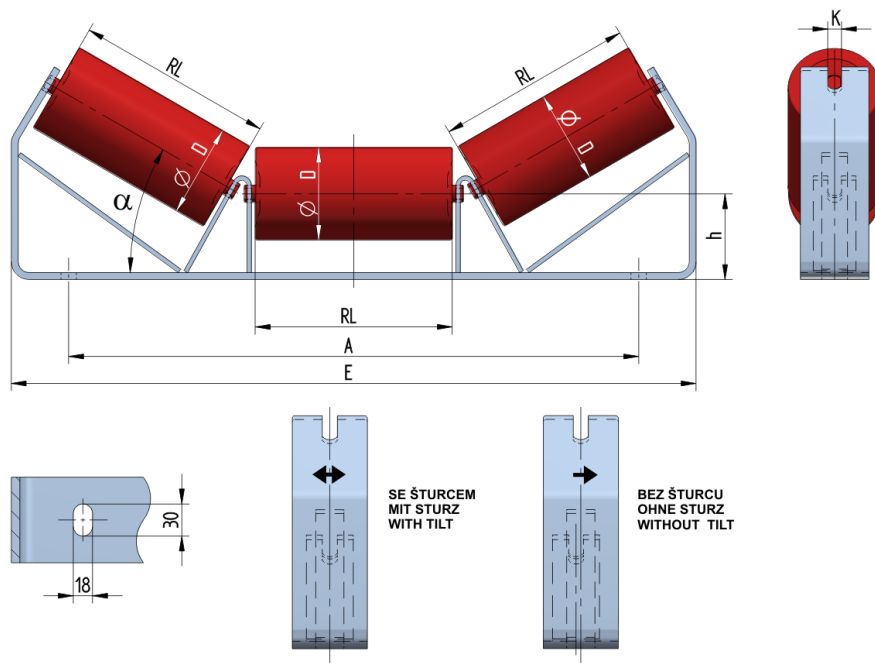

The weight **m** is given without rollers!

SNLM07030100

Weight (kg)	8.64
Belt width BB (mm)	700
Inclination °	30
Roller diametre D (mm)	63.5,70,89,102,108
Roller length RL (mm)	255
Hight of roller shaft above the infrastructure h (mm)	100
Pricipal dimensions A (mm)	766
Base length E (mm)	890

GTK spol. s r.o., CZ-68707 Tupesy 116, Czech Republik, Tel.: +420 572 520 880-9, Fax: +420 520 899
e-mail: gtk@gtktupesy.cz, www.gtktupesy.cz