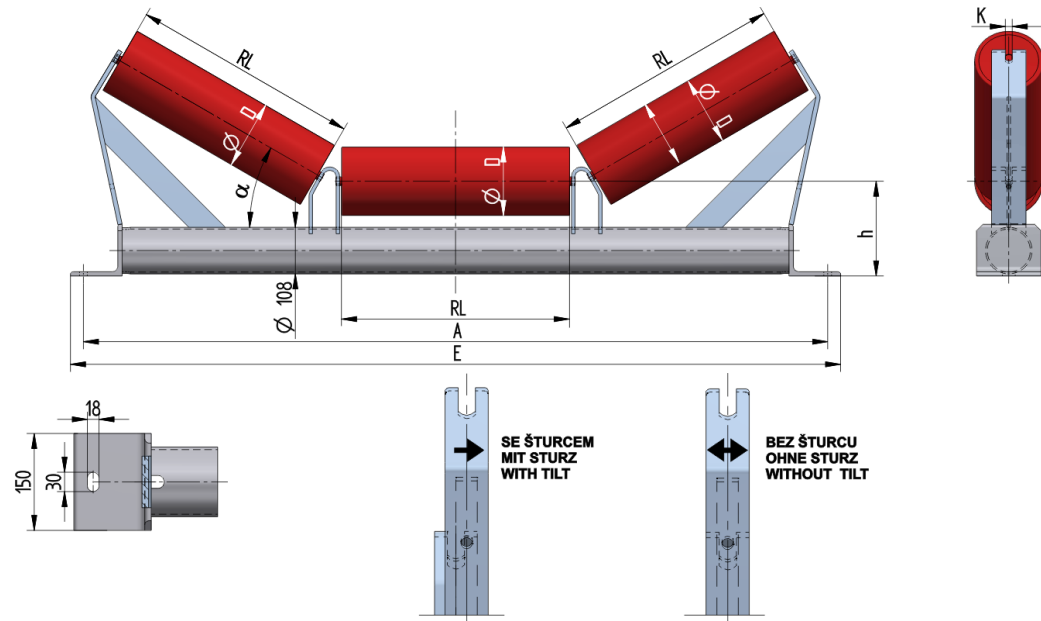

The weight **m** is given without rollers!

TR10814030220

Weight (kg)	33.26
Belt width BB (mm)	1400
Inclination °	30
Roller diametre D (mm)	133,159
Roller length RL (mm)	530
Hight of roller shaft above the infrastructure h (mm)	220
Pricipal dimensions A (mm)	1730
Base length E (mm)	1790

GTK spol. s r.o., CZ-68707 Tupesy 116, Czech Republik, Tel.: +420 572 520 880-9, Fax: +420 520 899
e-mail: gtk@gktupesy.cz, www.gktupesy.cz