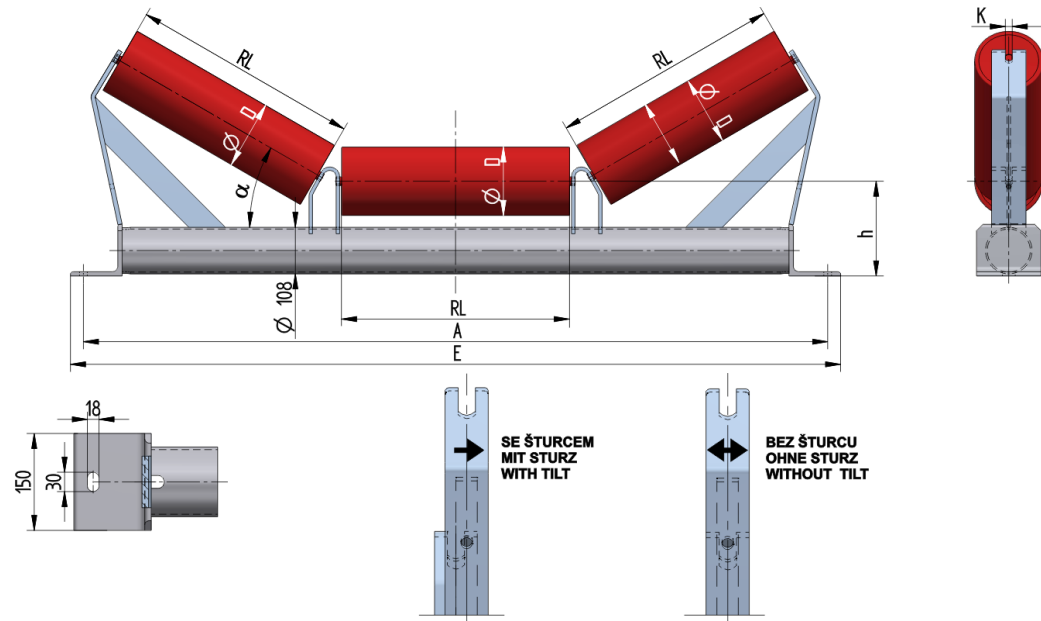

The weight **m** is given without rollers!

TR10814035220

Weight (kg)	33.99
Belt width BB (mm)	1400
Inclination °	35
Roller diametre D (mm)	133,159
Roller length RL (mm)	530
Hight of roller shaft above the infrastructure h (mm)	220
Pricipal dimensions A (mm)	1730
Base length E (mm)	1790

GTK spol. s r.o., CZ-68707 Tupesy 116, Czech Republik, Tel.: +420 572 520 880-9, Fax: +420 520 899
e-mail: gtk@gktupesy.cz, www.gktupesy.cz