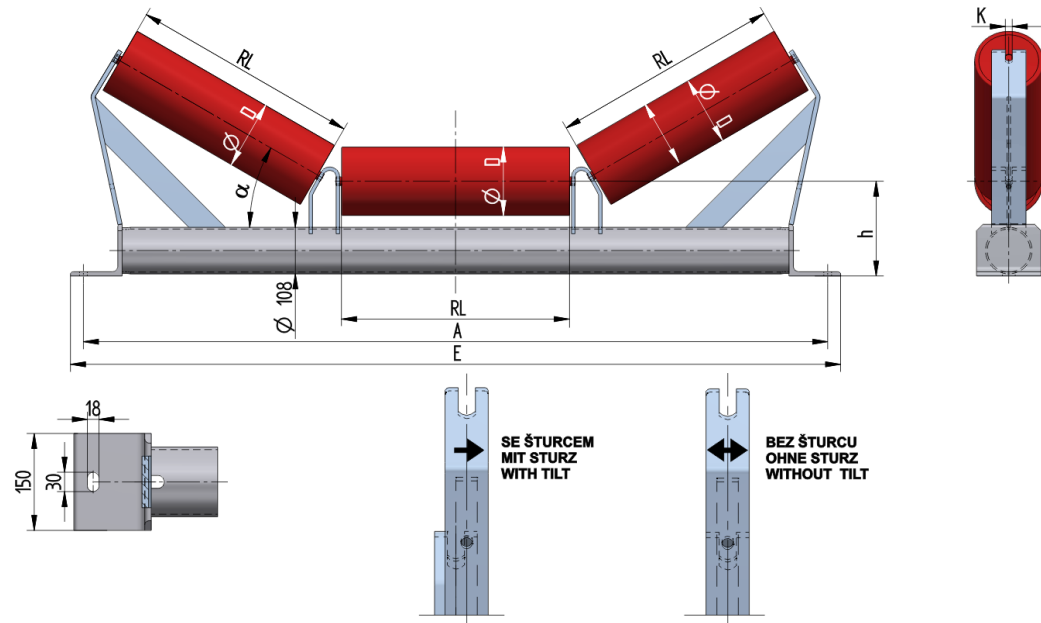

The weight **m** is given without rollers!

TR10814045220

Weight (kg)	35.88
Belt width BB (mm)	1400
Inclination °	45
Roller diametre D (mm)	133,159
Roller length RL (mm)	530
Hight of roller shaft above the infrastructure h (mm)	220
Pricipal dimensions A (mm)	1730
Base length E (mm)	1790

GTK spol. s r.o., CZ-68707 Tupesy 116, Czech Republik, Tel.: +420 572 520 880-9, Fax: +420 520 899
e-mail: gtk@gktupesy.cz, www.gktupesy.cz