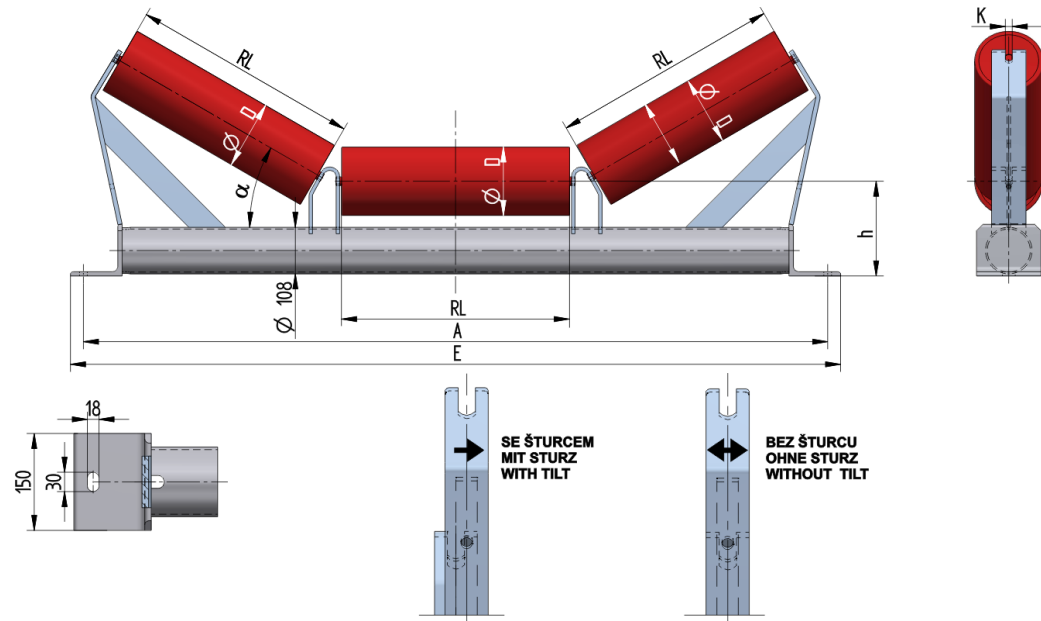

The weight **m** is given without rollers!

TR10816025220

Weight (kg)	34.98
Belt width BB (mm)	1600
Inclination °	25
Roller diametre D (mm)	133,159
Roller length RL (mm)	600
Hight of roller shaft above the infrastructure h (mm)	220
Pricipal dimensions A (mm)	1980
Base length E (mm)	2040

GTK spol. s r.o., CZ-68707 Tupesy 116, Czech Republik, Tel.: +420 572 520 880-9, Fax: +420 520 899
e-mail: gtk@gktupesy.cz, www.gktupesy.cz