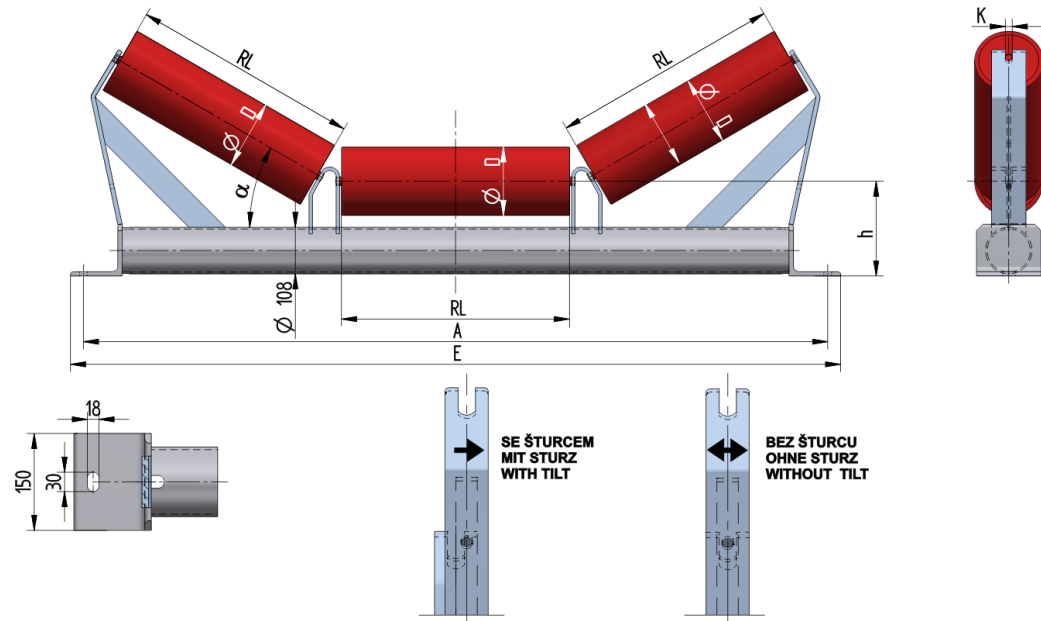

The weight **m** is given without rollers!

TR10818030220

Weight (kg)	39.19
Belt width BB (mm)	1800
Inclination °	30
Roller diametre D (mm)	133,159
Roller length RL (mm)	670
Hight of roller shaft above the infrastructure h (mm)	220
Pricipal dimensions A (mm)	2180
Base length E (mm)	2240

GTK spol. s r.o., CZ-68707 Tupesy 116, Czech Republik, Tel.: +420 572 520 880-9, Fax: +420 520 899
e-mail: gtk@gktupesy.cz, www.gktupesy.cz