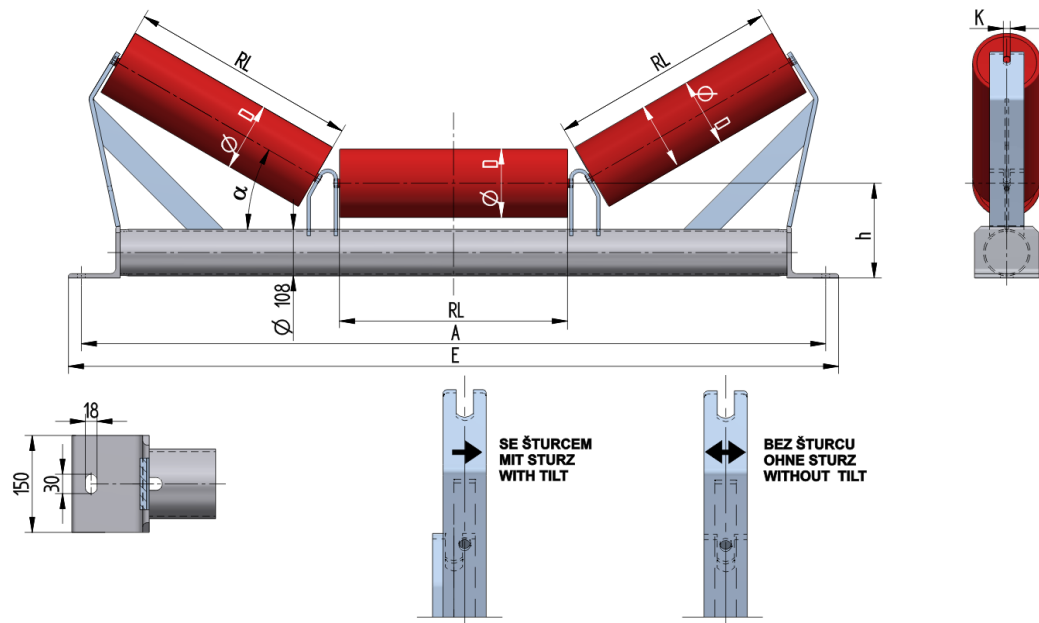

The weight **m** is given without rollers!

TR10820020220

Weight (kg)	39.59
Belt width BB (mm)	2000
Inclination °	20
Roller diametre D (mm)	133,159
Roller length RL (mm)	750
Hight of roller shaft above the infrastructure h (mm)	220
Pricipal dimensions A (mm)	2420
Base length E (mm)	2490

GTK spol. s r.o., CZ-68707 Tupesy 116, Czech Republik, Tel.: +420 572 520 880-9, Fax: +420 520 899
e-mail: gtk@gktupesy.cz, www.gktupesy.cz