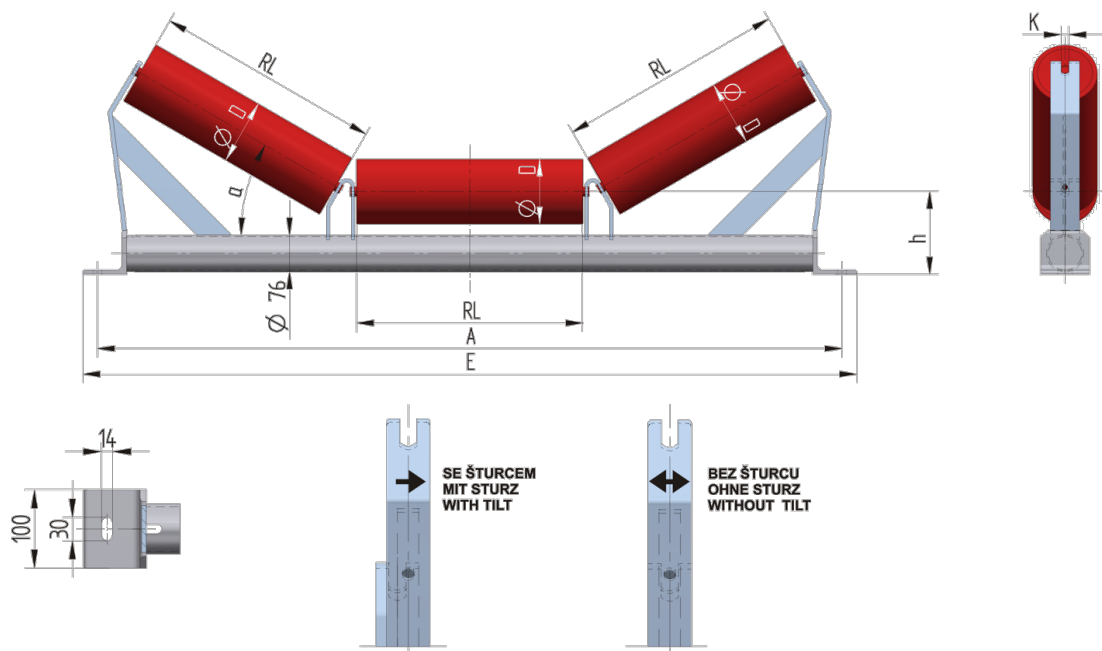

The weight **m** is given without rollers!

TR7605040160

Weight (kg)	10.64
Belt width BB (mm)	500
Inclination °	40
Roller diametre D (mm)	89,133
Roller length RL (mm)	200
Hight of roller shaft above the infrastructure h (mm)	160
Pricipal dimensions A (mm)	740
Base length E (mm)	790

GTK spol. s r.o., CZ-68707 Tupesy 116, Czech Republik, Tel.: +420 572 520 880-9, Fax: +420 520 899
e-mail: gtk@gktupesy.cz, www.gktupesy.cz