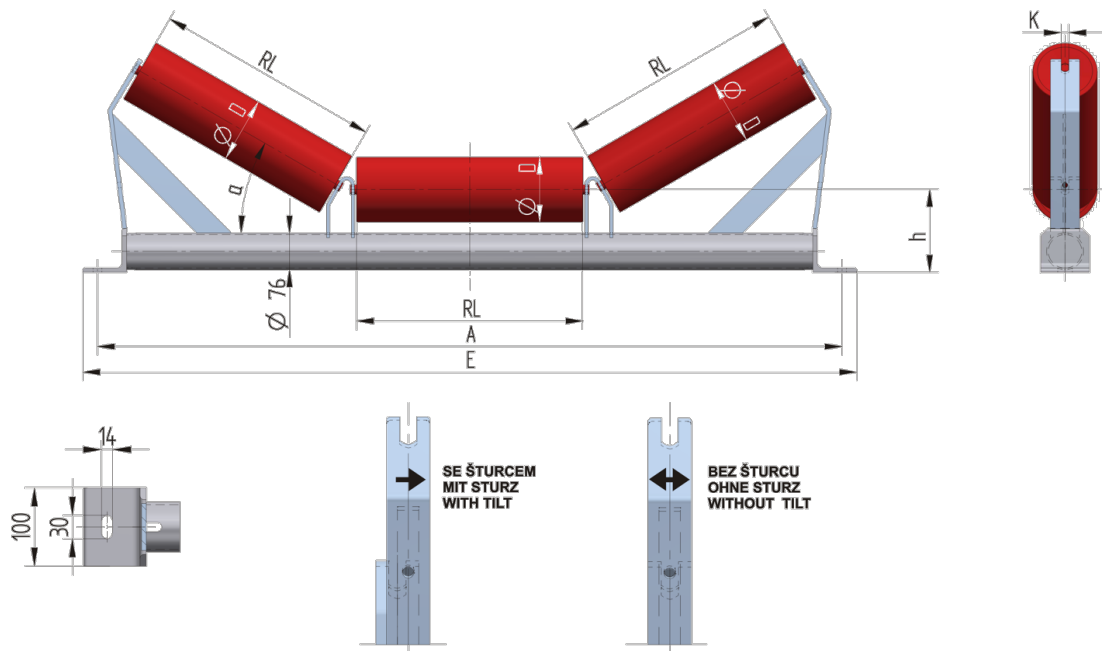

The weight **m** is given without rollers!

TR7606535160

Weight (kg)	11.72
Belt width BB (mm)	650
Inclination °	35
Roller diametre D (mm)	89,133
Roller length RL (mm)	250
Hight of roller shaft above the infrastructure h (mm)	160
Pricipal dimensions A (mm)	890
Base length E (mm)	940

GTK spol. s r.o., CZ-68707 Tupesy 116, Czech Republik, Tel.: +420 572 520 880-9, Fax: +420 520 899
e-mail: gtk@gktupesy.cz, www.gktupesy.cz