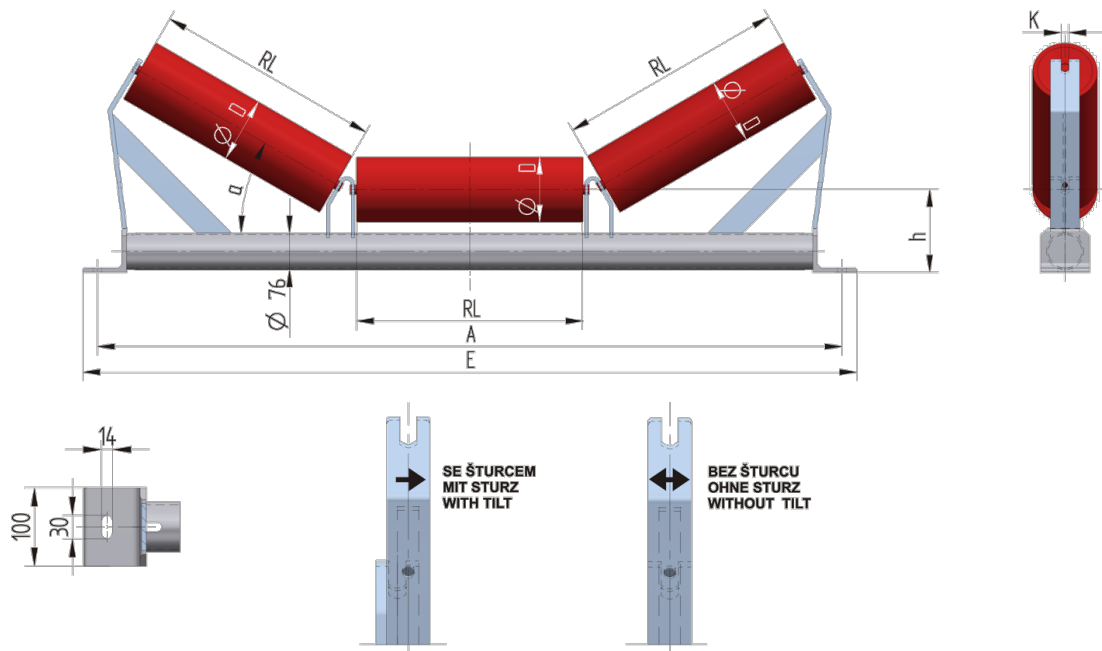

The weight **m** is given without rollers!

TR7608040160

Weight (kg)	13.77
Belt width BB (mm)	800
Inclination °	40
Roller diametre D (mm)	89,133
Roller length RL (mm)	315
Hight of roller shaft above the infrastructure h (mm)	160
Pricipal dimensions A (mm)	1090
Base length E (mm)	1140

GTK spol. s r.o., CZ-68707 Tupesy 116, Czech Republik, Tel.: +420 572 520 880-9, Fax: +420 520 899
e-mail: gtk@gktupesy.cz, www.gktupesy.cz