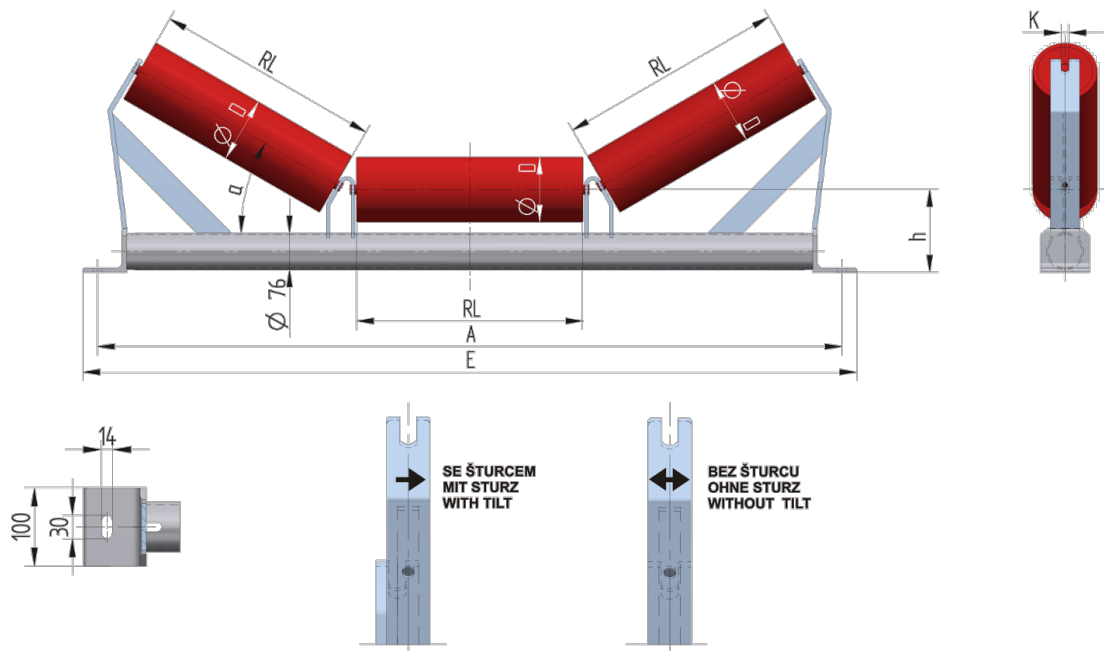

The weight **m** is given without rollers!

TR7608040160

Weight (kg)	13.77
Belt width BB (mm)	800
Inclination °	40
Roller diameter D (mm)	89,133
Roller length RL (mm)	315
Hight of roller shaft above the infrastructure h (mm)	160
Pricipal dimensions A (mm)	1090
Base length E (mm)	1140