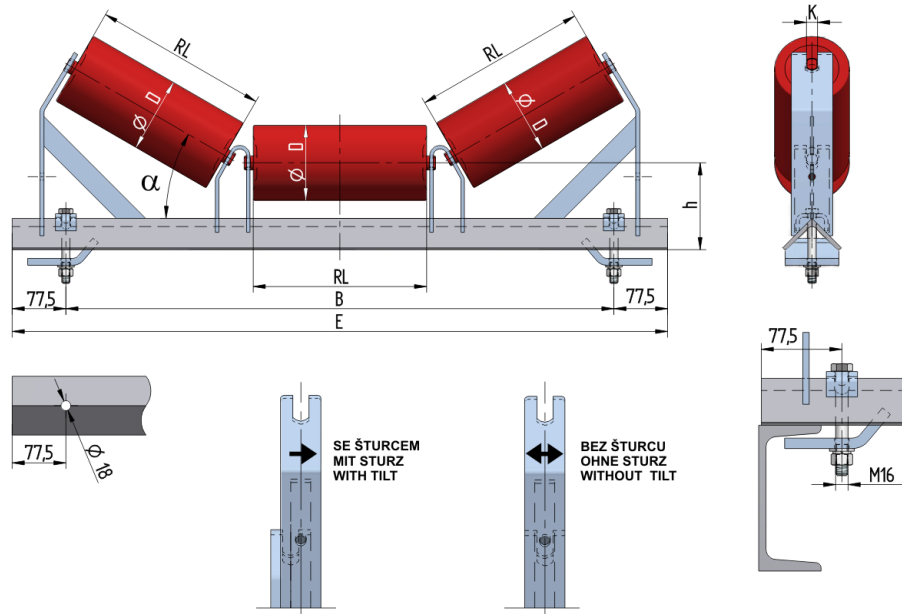

The weight **m** is given without rollers!

VAL1012045175

Weight (kg)	41.5
Belt width BB (mm)	1200
Inclination °	45
Roller diametre D (mm)	89,108,133,159
Roller length RL (mm)	465
Hight of roller shaft above the infrastructure h (mm)	175
Pricipal dimensions B (mm)	1440
Base length E (mm)	1595

GTK spol. s r.o., CZ-68707 Tupesy 116, Czech Republik, Tel.: +420 572 520 880-9, Fax: +420 520 899
e-mail: gtk@gktupesy.cz, www.gktupesy.cz