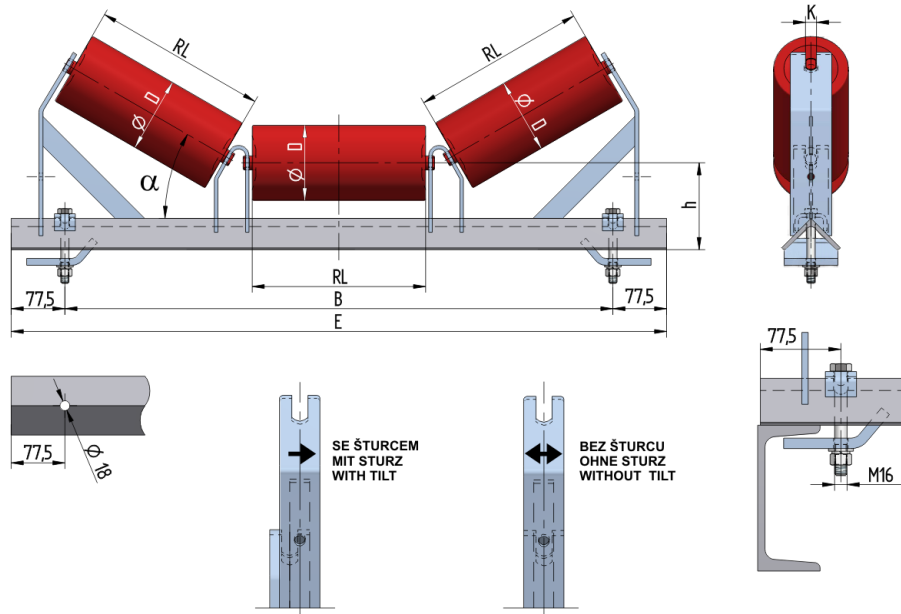

The weight **m** is given without rollers!

VAL1014030175

Weight (kg)	41.7
Belt width BB (mm)	1400
Inclination °	30
Roller diametre D (mm)	89,108,133,159
Roller length RL (mm)	530
Hight of roller shaft above the infrastructure h (mm)	175
Pricipal dimensions B (mm)	1640
Base length E (mm)	1795

GTK spol. s r.o., CZ-68707 Tupesy 116, Czech Republik, Tel.: +420 572 520 880-9, Fax: +420 520 899
e-mail: gtk@gktupesy.cz, www.gktupesy.cz