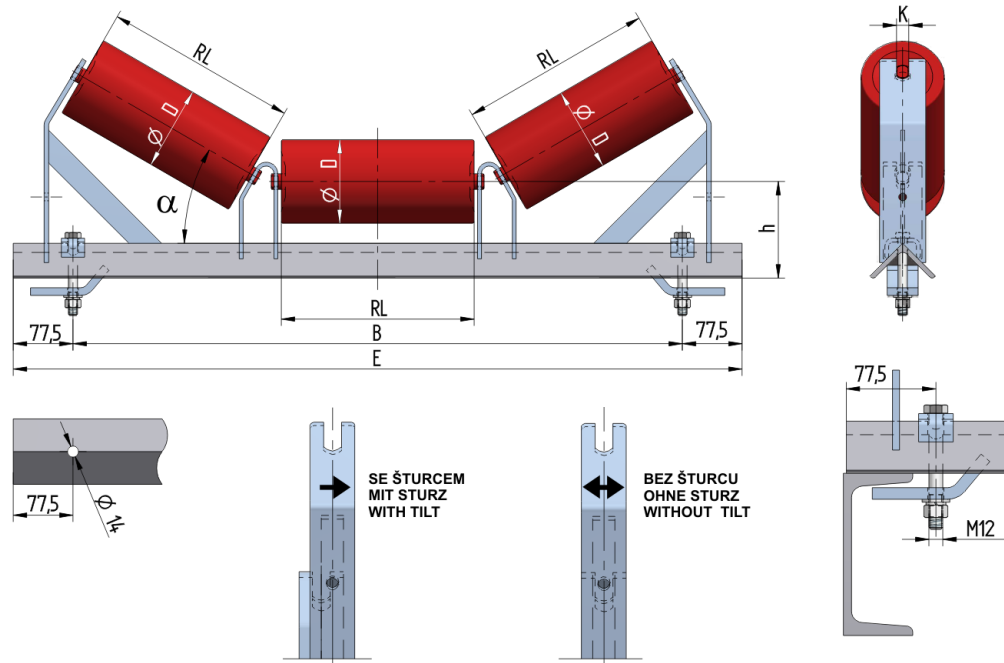

The weight **m** is given without rollers!

VAL605030125

Weight (kg)	8.3
Belt width BB (mm)	500
Inclination °	30
Roller diameter D (mm)	63,89,108
Roller length RL (mm)	200
Hight of roller shaft above the infrastructure h (mm)	125
Pricipal dimensions B (mm)	640
Base length E (mm)	795

GTK spol. s r.o., CZ-68707 Tupesy 116, Czech Republik, Tel.: +420 572 520 880-9, Fax: +420 520 899
e-mail: gtk@gtktupesy.cz, www.gtktupesy.cz