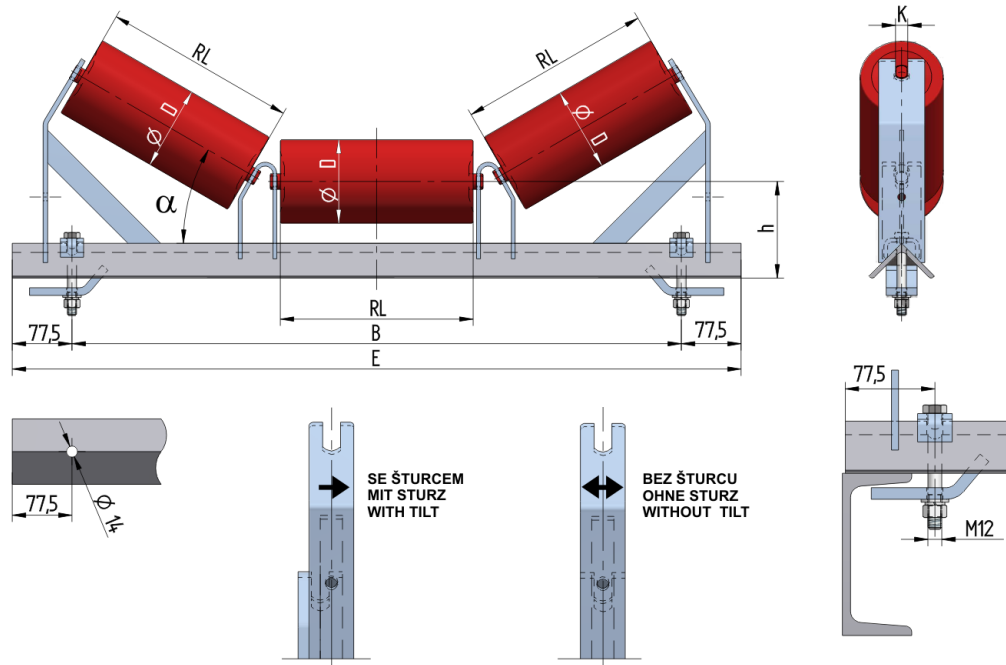

The weight **m** is given without rollers!

VAL708020135

Weight (kg)	13
Belt width BB (mm)	800
Inclination °	20
Roller diameter D (mm)	89,108,133
Roller length RL (mm)	315
Hight of roller shaft above the infrastructure h (mm)	135
Pricipal dimensions B (mm)	990
Base length E (mm)	1145

GTK spol. s r.o., CZ-68707 Tupesy 116, Czech Republik, Tel.: +420 572 520 880-9, Fax: +420 520 899
e-mail: gkt@gktupesy.cz, www.gktupesy.cz