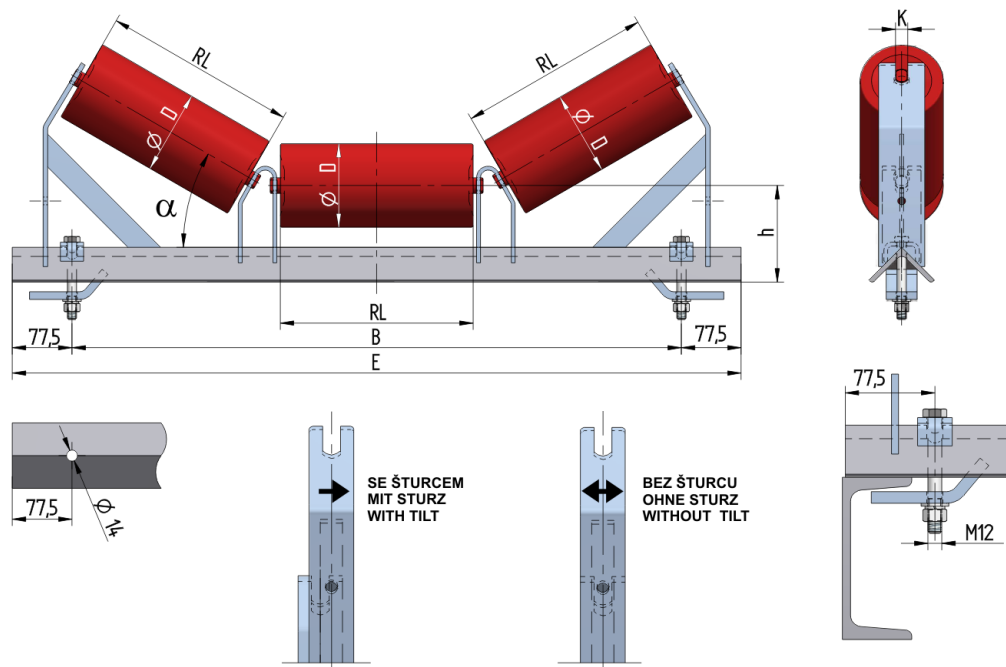

The weight **m** is given without rollers!

VAL710025135

Weight (kg)	15.8
Belt width BB (mm)	1000
Inclination °	25
Roller diametre D (mm)	89,108,133
Roller length RL (mm)	380
Hight of roller shaft above the infrastructure h (mm)	135
Pricipal dimensions B (mm)	1190
Base length E (mm)	1345