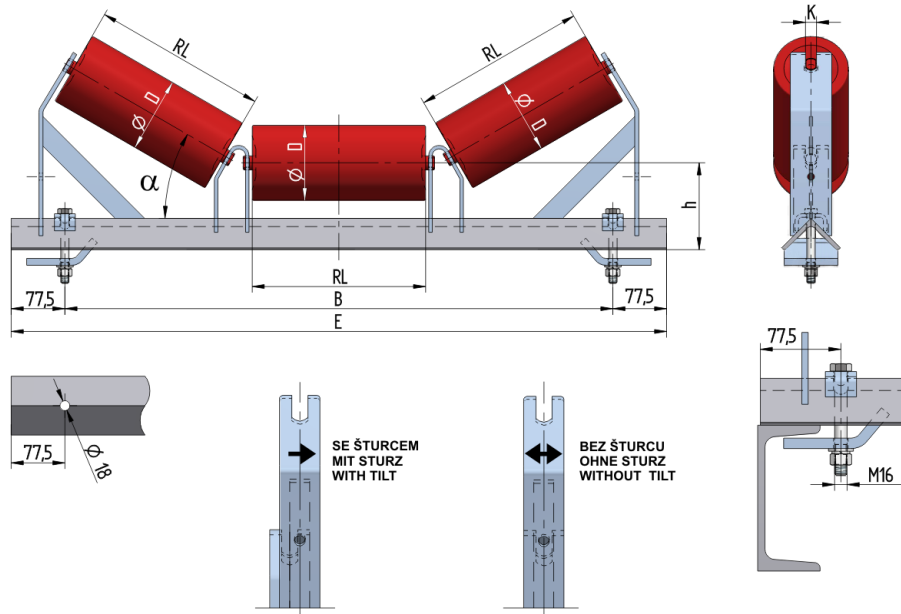

The weight **m** is given without rollers!

VAL812045160

Weight (kg)	27.7
Belt width BB (mm)	1200
Inclination °	45
Roller diametre D (mm)	89,108,133,159
Roller length RL (mm)	465
Hight of roller shaft above the infrastructure h (mm)	160
Pricipal dimensions B (mm)	1440
Base length E (mm)	1595

GTK spol. s r.o., CZ-68707 Tupesy 116, Czech Republik, Tel.: +420 572 520 880-9, Fax: +420 520 899
e-mail: gtk@gktupesy.cz, www.gktupesy.cz